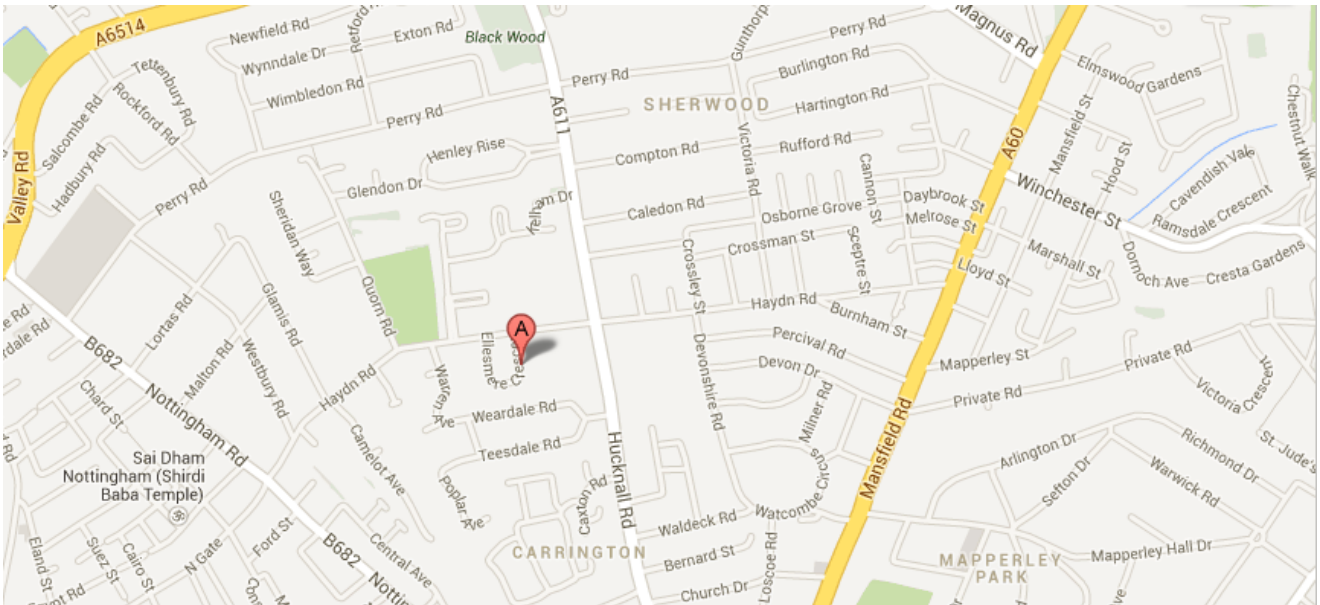

THE YOGA PLACE

DIRECTIONS

- Coming from Hucknall Road, down Haydn Road away from Sherwood. (N.B. we are not in the main Hartley Business Centre tower block).
- Keep on going past 'Fairdinkum Furniture' (an Australian furniture shop, you can't miss it, there are kangaroos on the roof...).
- Turn left into the one-way car park (this is directly opposite the Courtaulds factory shop).
- About half way down between the road and the cliff wall is a normal sized door, with The Yoga Place sign above it.
- Come through the door, up the stairs... and you've arrived!